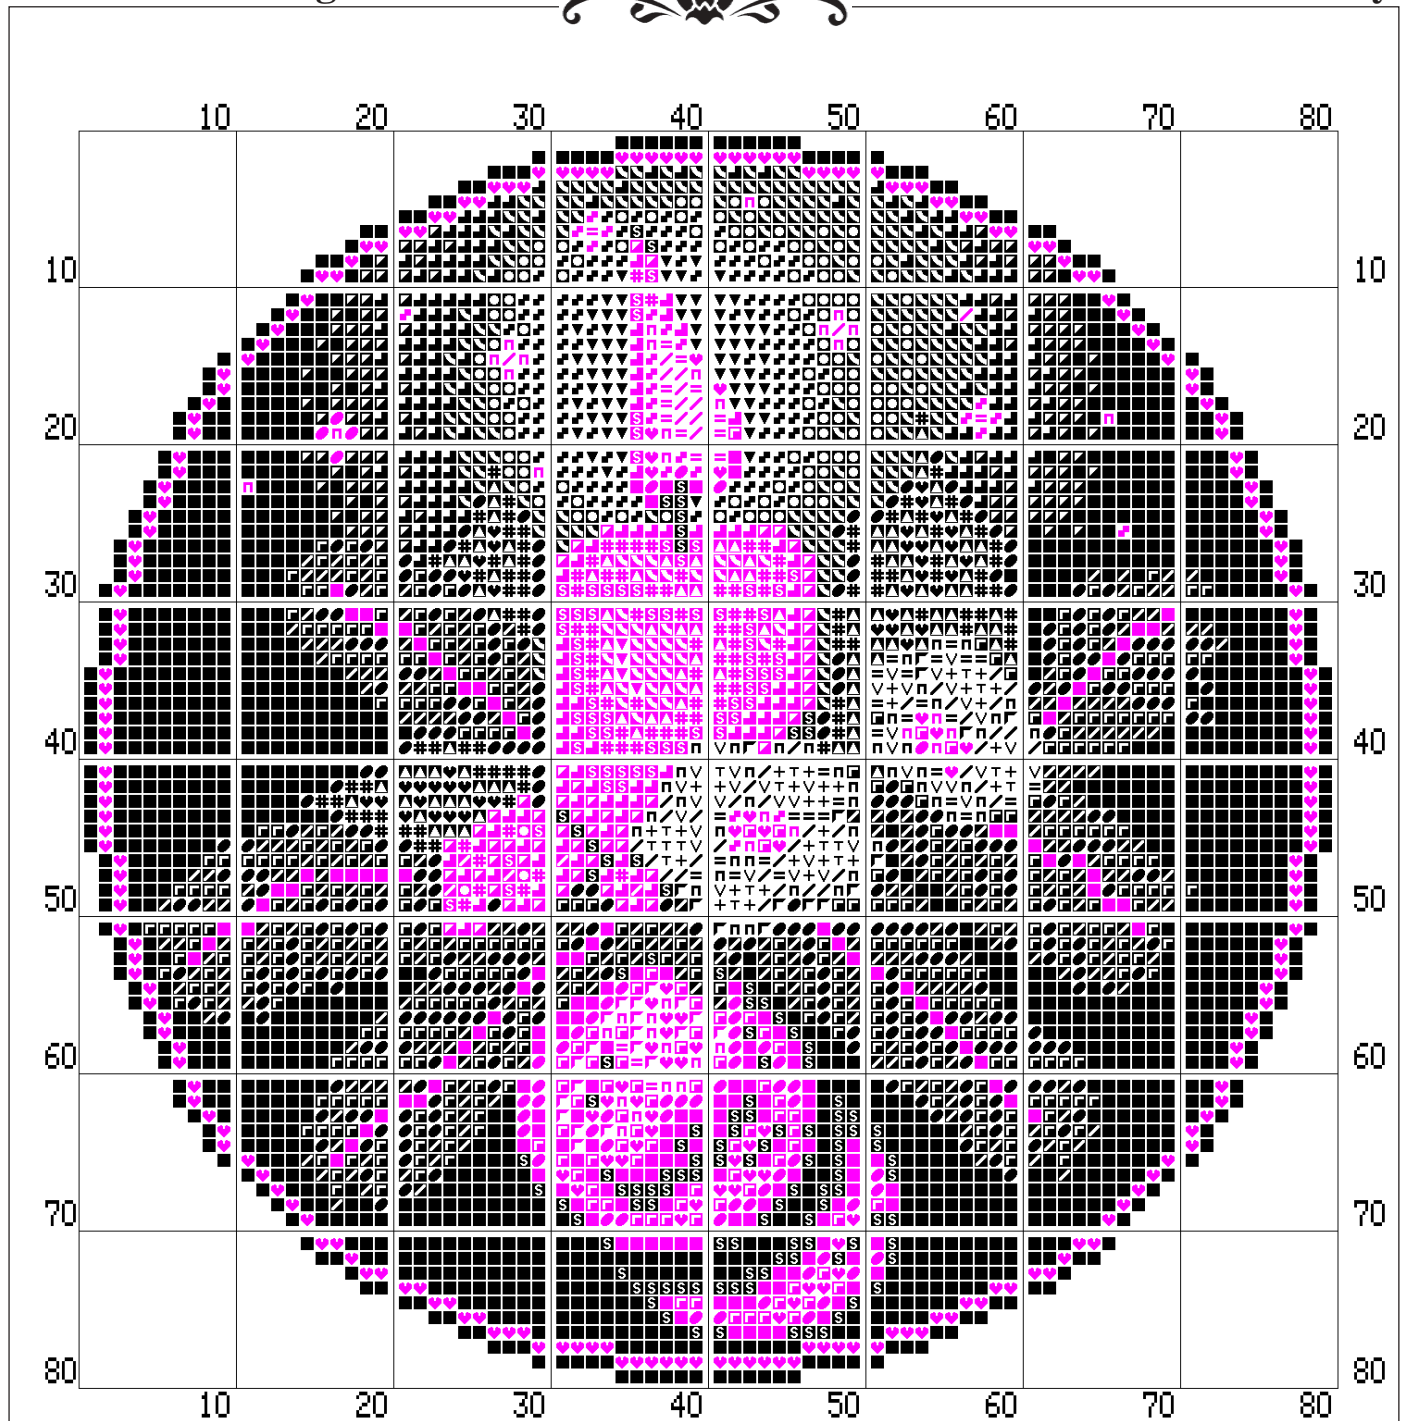

(c) Stoyanka M. Ivanova, 2003

Design Name: **Season's Greetings 2003**

Designed by: **Stoyanka Ivanova, Solaria Gallery**

Stitch count: **80W x 80H**

Design sizes:

18 ct: 11.3 x 11.3 cm / 4.4" x 4.4"

16 ct: 12.7 x 12.7 cm / 5.0" x 5.0"

14 ct: 14.5 x 14.5 cm / 5.7" x 5.7"

39 colours, DMC threads

You have our permission to make one photocopy of this chart for your personal (Non-Commercial) use only. This design is not to be re-charted, kitted, sold, modified or redistributed on paper or any other medium without the express *written* permission from The Solaria Gallery.

DMC Color list:

■	310	▣	824	/	827
▤	939	▼	825	✓	3823
▥	823	▦	826	∨	828
Ⓢ	938	▧	666	+	3756
■	300	#	349	T	Blanc
▨	814	▲	350		
●	895	▩	351		
▪	561	◻	606		
#	937	◻	782		
▲	469	♥	976		
▫	336	▣	977		
◻	311	▼	352		
▬	815	▦	742		
Ⓢ	817	▩	743		
●	975	=	445		
◻	562	▩	3755		
♥	470	=	3325		